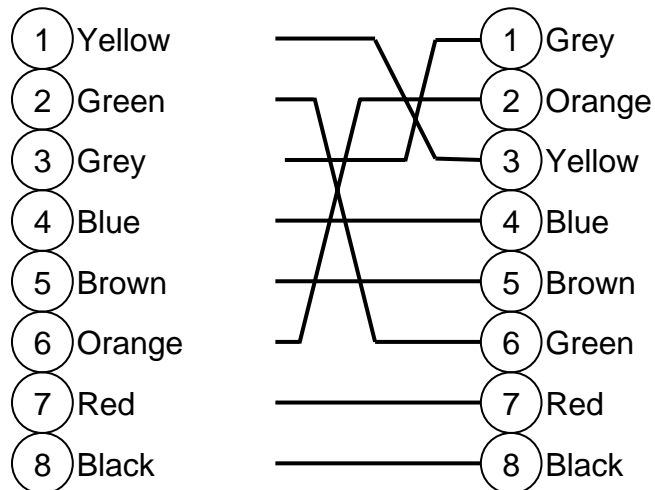

Blank Network Diagram worksheet
 Please indicate on this sheet, the ports and addresses you have used in the actual connection of the devices.

Network Cable Wiring Diagrams

Straight-through Cable

Rollover Cable

Crossover Cable

Cable Type	Number Required
Straight-through	
Crossover	
Rollover	